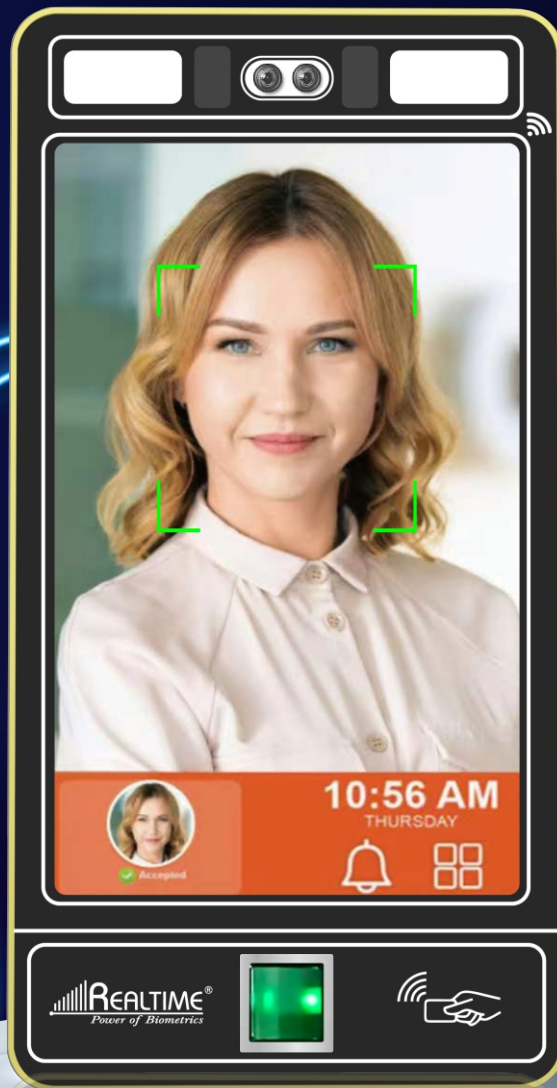

magnificent product

“High Speed Long Range Face Recognition with Fingerprint”

Face Capacity
20,000

Card /PIN Capacity
20,000

Screen 8.5 Inch

Finger Capacity
25,000

Model
Pro 1700F

PERFORMANCE GUARANTEE

Face | Finger | PIN | RFID Reader | WiFi | TCP/IP | 4G (External) | Access Control | Cloud

Pro SERIES with Fingerprint

Face with Fingerprint
Attendance and Full

Access Control System

Waterproof

Realtime Pro1700F with WiFi (Water Proof)

Specifications

» Face capacity	20,000
» Card capacity	20,000
» Fingerprint capacity	25,000
» Password capacity	20,000
» Max Attendance log	5,00,000
» Identify mode	Face, Fingerprint, Card, Password and combinations
» Display	8.5" Inch LCD
» Communication	TCP/IP, WiFi, 4G(Optional) , U-disk, RS 485, 4G, Wiegand
» U-disk	Supported
» Working voltage	DC12V ± 5%(current: below 1.5A)
» Working temperature	-10 ⁰ c~ +60 ⁰ c
» Working humidity(RH)	20% ~ 80%
» Self-test function	Supported
» Power management	Sleep Mode
» FAR/ FRR	0.001/0.1(%)
» Recognition Speed	0.3s
» Image Resolution	500 dpi

Face

TCP/IP

Fingerprint
Scanner

4G
(External)

Personal
Identity Number

Access
Control

RFID Reader

Cloud