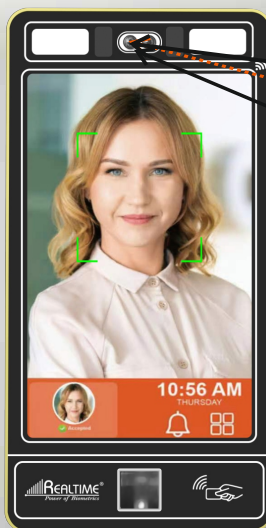

Face

TCP/IP

Fingerprint
Scanner

4G
(External)

Personal
Identity Number

Access
Control

RFID Reader

Cloud

WiFi

USB Disk

Access all employees attendance securely with High speed long range face recognition

Realtime Pro1700F

with WiFi (Water Proof)

» Face intelligent function	Yes
» Recognition ways	1:1, 1:N
» CPU	Quad-core, 1.7G
» Internal storage capacity	512MB RAM, 512MB Flash, Support 16 GB Micro SD Card
» OS	LINUX
» Camera	Dual camera (High resolution infrared and color cameras)
» IR LED	Yes
» Touch Screen	Yes
» Access Control	Built In
» Voice	Yes
» Clock RTC	Yes
» Door sensor(EN-MG)	Gate magnetic signal input
» Alarm	Alarm output
» Doorbell	Doorbell output
» Exit	Door switch signal input
» Tamper Alarm	Yes
» Certifications	CE , FCC, BIS , ROHs, IP65

WiFi

USB Disk

Access all employees attendance securely with High speed long range face recognition