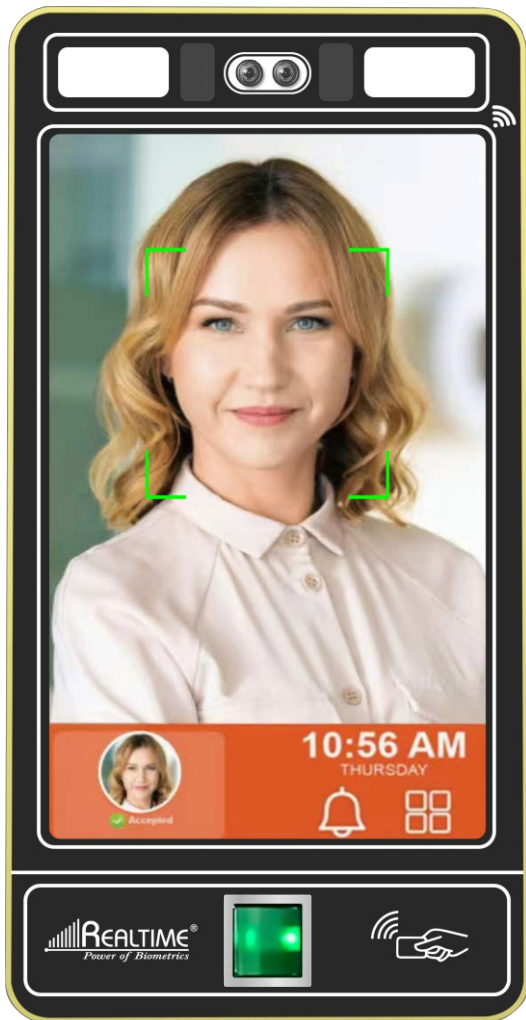

magnificent product

“High Speed Long Range Face Recognition with Fingerprint”

Face Capacity
20,000

Card /PIN Capacity
20,000

Screen 8.5 Inch

Finger Capacity
25,000

Model
Pro 1700F

PERFORMANCE GUARANTEE

Face | Finger | PIN | RFID Reader | WiFi | TCP/IP | 4G (External) | Access Control | Cloud

Pro SERIES with Fingerprint

Face with Fingerprint
Attendance and Full

Access Control System

Waterproof

Realtime Pro1700F with WiFi (Water Proof)

Specifications

» Face capacity	20,000
» Card capacity	20,000
» Fingerprint capacity	25,000
» Password capacity	20,000
» Max Attendance log	5,00,000
» Identify mode	Face, Fingerprint, Card, Password and combinations
» Display	8.5" Inch LCD
» Communication	TCP/IP, WiFi, 4G(Optional) , U-disk, RS 485, 4G, Wiegand
» U-disk	Supported
» Working voltage	DC12V ± 5%(current: below 1.5A)
» Working temperature	-10 ⁰ c~ +60 ⁰ c
» Working humidity(RH)	20% ~ 80%
» Self-test function	Supported
» Power management	Sleep Mode
» FAR/ FRR	0.001/0.1(%)
» Recognition Speed	0.3s
» Image Resolution	500 dpi

Face

TCP/IP

Fingerprint
Scanner

4G
(External)

Personal
Identity Number

Access
Control

RFID Reader

Cloud